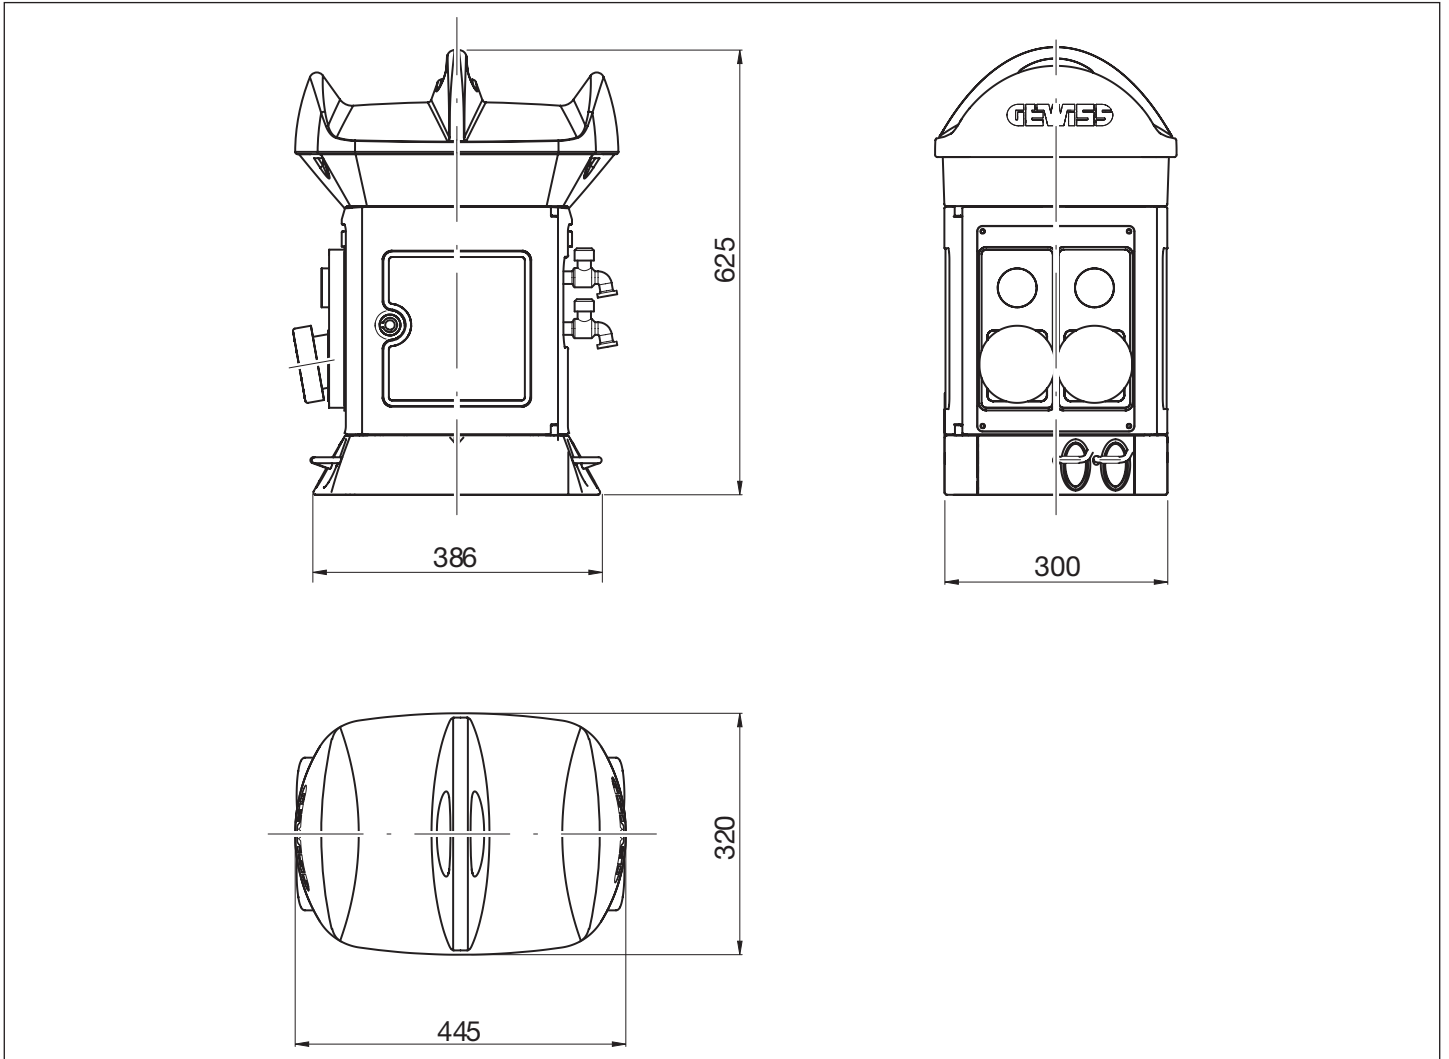

	GW 68 745A/W	2	67 IB IP67 16/32A		
	GW 68 746A/W	2	44 IB IP44 16/32A		
	GW 68 747A/W	2	COMBIBLOC	1	  IEC 309 HP 16A (MAX 2P+T) 27 COMBI IP55 (85x75mm)
	GW 68 748A/W			4	  IEC 309 HP 16/32A + 27 COMBI IP55 (85x75mm)
	GW 68 750A/W				

GW 68 990		
GW 68 790		 FSS 16W GR8
GW 68 791		  FSS 16W GR10
GW 68 792		

GW 68 776	
GW 68 796	
GW 68 788	
GW 68 799	

	A	
A1		2

	B	
B1	Ø9 	4
B2	M8 	4

75546739

Punto di contatto indicato in adempimento ai fini delle direttive e regolamenti UE applicabili:
Contact details according to the relevant European Directives and Regulations:
GEWISS S.p.A. Via D.Bosatelli, 1 IT-24069 Cenate Sotto (BG) Italy tel: +39 035 946 111 E-mail: qualitymarks@gewiss.com