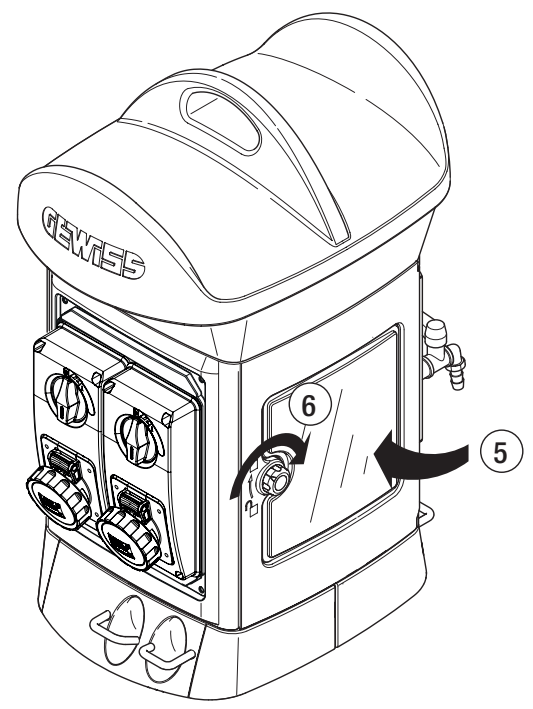

	GW 68 745A/W	2	67 IB IP67 16/32A		
	GW 68 746A/W	2	44 IB IP44 16/32A		
	GW 68 747A/W	2	COMBIBLOC	1	  IEC 309 HP 16A (MAX 2P+T) 27 COMBI IP55 (85x75mm)
	GW 68 748A/W			4	  IEC 309 HP 16/32A + 27 COMBI IP55 (85x75mm)
	GW 68 750A/W				

GW 68 990		
GW 68 790		 FSS 16W GR8
GW 68 791		  FSS 16W GR10
GW 68 792		

GW 68 776	
GW 68 796	
GW 68 788	
GW 68 799	

	A	
A1		2

	B	
B1	Ø9 	4
B2	M8 	4

75546739

Punto di contatto indicato in adempimento ai fini delle direttive e regolamenti UE applicabili:
Contact details according to the relevant European Directives and Regulations:
GEWISS S.p.A. Via D.Bosatelli, 1 IT-24069 Cenate Sotto (BG) Italy tel: +39 035 946 111 E-mail: qualitymarks@gewiss.com