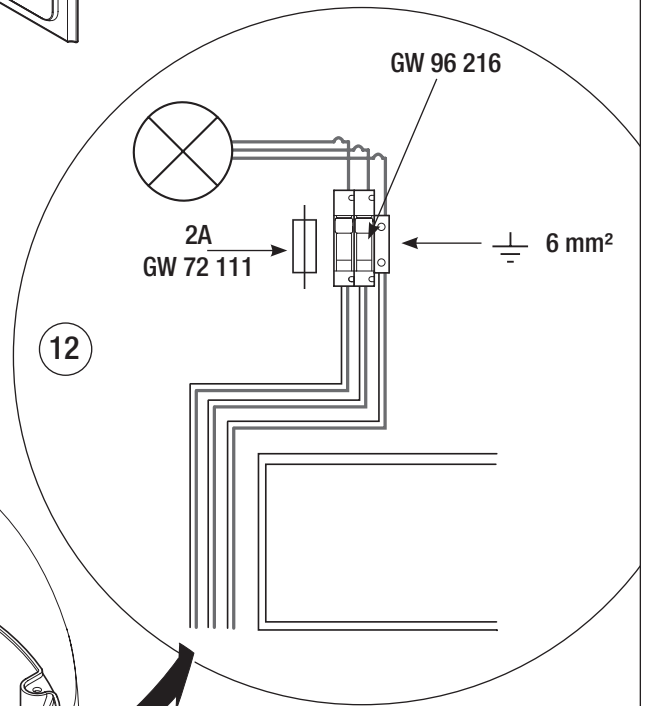

	GW 68 745A/W	2	67 IB IP67 16/32A		
	GW 68 746A/W	2	44 IB IP44 16/32A		
	GW 68 747A/W	2	COMBIBLOC	1	  IEC 309 HP 16A (MAX 2P+T) 27 COMBI IP55 (85x75mm)
	GW 68 748A/W			4	  IEC 309 HP 16/32A + 27 COMBI IP55 (85x75mm)
	GW 68 750A/W				

GW 68 990		
GW 68 790		 FSS 16W GR8
GW 68 791		  FSS 16W GR10
GW 68 792		

GW 68 776	
GW 68 796	
GW 68 788	
GW 68 799	

	A	
A1		2

	B	
B1	Ø9 	4
B2	M8 	4

75546739

Punto di contatto indicato in adempimento ai fini delle direttive e regolamenti UE applicabili:
Contact details according to the relevant European Directives and Regulations:
GEWISS S.p.A. Via D.Bosatelli, 1 IT-24069 Cenate Sotto (BG) Italy tel: +39 035 946 111 E-mail: qualitymarks@gewiss.com