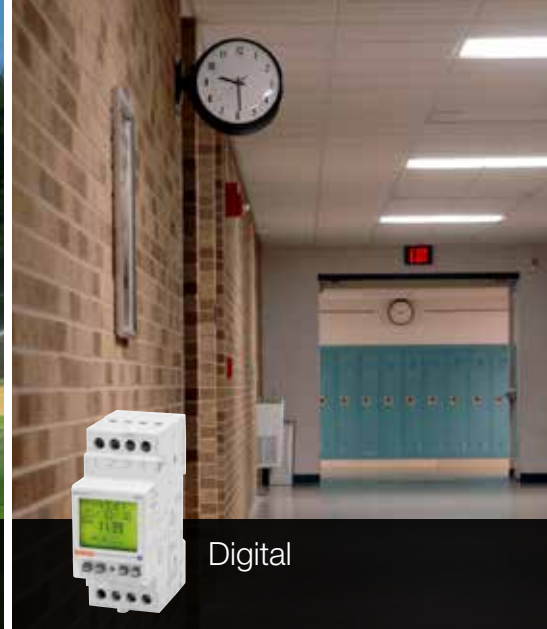

Electromechanical

Digital