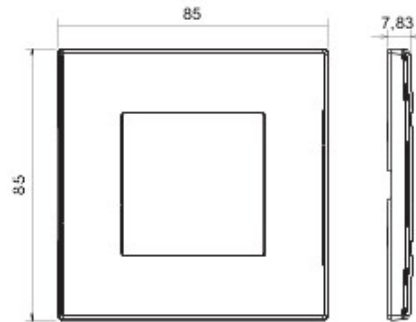

Wiring device system specific for installations in round and square boxes, characterized by an elegant appearance and classic shapes. The plates, realized in technopolymer in seven colors and in different modularities, from 1 up to 5 gang, are installable indifferently in horizontal or in vertical position. The range, developed around a core of monobloc devices, is available in two colors: white and ivory, in glossy finish. Expandable thanks to the Chorus modular devices.

Kategori	Plate	Renk	Antrasit gri
Malzeme	Teknopolimer	Bitiş	Parlak
Tanım	1 m	Akkor Tel Deneyi	650 °C
Bilyeli termo sıcaklık	70 °C	Standart	EN 60669-1

DIMENSIONAL

TECHNICAL SYMBOLOGY

STANDARDS/APPROVALS