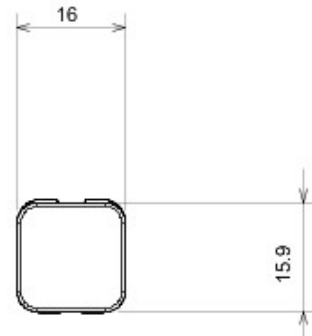

Wide range of switches, energy sockets (compliant with national and international standards), data sockets, devices for the management of climate control, comfort, technical alarms signalling, emergency lighting. The Chorus modular devices are available in four colors, glossy white, satin black, painted titanium and glossy ivory and in different modularities, 1/2, 1, 2 and 3 modules. Thanks to the frame supports for rectangular, square and round boxes, the devices allow you to create endless combinations with the range of Chorus plates.

Kategori	Değiştirilebilir gösterge	Tipi	Değiştirilebilir
Renk	Opal	Tanım	Göstergeler
Standart	EN 60669-1	Bilyeli termo sıcaklık	125 °C
Akkor Tel Deneyi:	850 °C	Sembol	Opal
Elektrokod	0130		

DIMENSIONAL