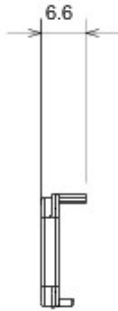

Wide range of switches, energy sockets (compliant with national and international standards), data sockets, devices for the management of climate control, comfort, technical alarms signalling, emergency lighting. The Chorus modular devices are available in four colors, glossy white, satin black, painted titanium and glossy ivory and in different modularities, 1/2, 1, 2 and 3 modules. Thanks to the frame supports for rectangular, square and round boxes, the devices allow you to create endless combinations with the range of Chorus plates.

Kategori	Değiştirilebilir gösterge	Tipi	Değiştirilebilir
Renk	Opal	Tanım	Göstergeler
Standart	EN 60669-1	Bilyeli termo sıcaklık	125 °C
Akkor Tel Deneyi:	850 °C	Sembol	Opal
Elektrokod	0130		

DIMENSIONAL