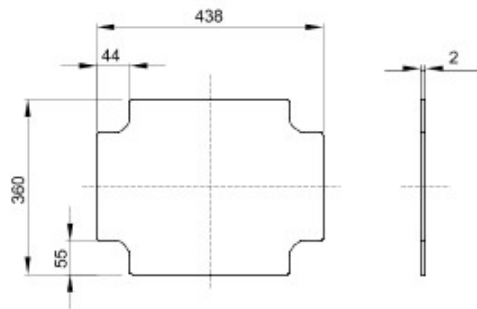

Range 44 CE - Surface-mounting watertight junction boxes in compliance with EN 60670-1 (CEI 23-48) and IEC 60670-22 (CEI 23-94) and made in high-performance technopolymers. The range includes versions with protection degree IP44, IP55, IP56 with smooth walls or with quick entry cable glands and different type of covers: blind / transparent, deep/plain, press-on/screw (in plastic, also 1/4 turn, or in metal). Available in different self-extinguishing materials (up to GWT 960 °C). Suitable for ordinary junctions, for special uses, and for industrial uses.

| | | | |
|--|-------------------|-------------------|---------|
| Material | Chapa galvanizada | Para caixas dim. | 460x380 |
| Para caixas Distância entre eixos BxH (mm) | 460x380 | Código Electrocod | 0303 |

DIMENSIONAL

GEWISS S.p.A. Via A. Volta, 1
24069 Cenate Sotto - Bergamo - Italy
tel. +39 035 94 61 11 fax +39 035 94 69 09

www.gewiss.com
sat@gewiss.com
Last update 06/05/2021

Data, measures, designs and pictures are shown only as informative purposes, and could be changed without previous notice