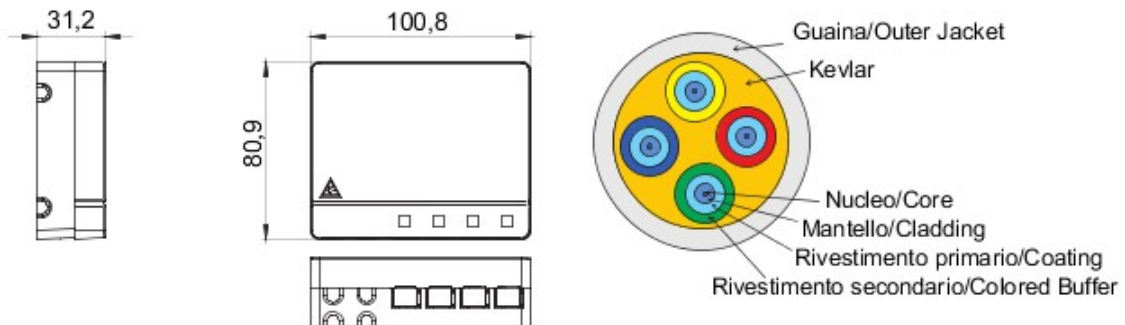

DIMENSIONS

NORMES ET HOMOLOGATIONS

GEWISS S.A.S. 1, Rue du Rio Salado 91940
Les Ulis Cedex
Tel : +33 1 64 86 80 80

www.gewiss.com
www.gewiss@gewiss.fr
Dernière mise à jour 30/09/2020

Les caractéristiques, dimensions, dessins et images sont communiqués à titre purement informatif et peuvent faire l'objet de modification sans aucun préavis