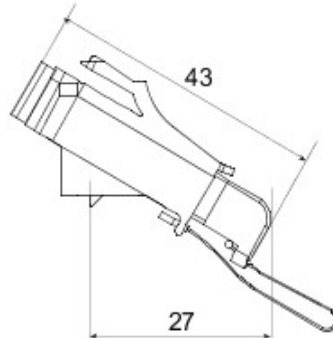

| | | | |
|----------------------|-------------------------------------|-----------------|--|
| Category | Angled fiber optic adapter | Material | Plastic body with ceramic alignment sleeve |
| Colour | Green RAL 6018 | Characteristics | Simplex, single-mode |
| For connectors | SC/APC | Type | Female/Female |
| Compatibility | Keystone Jack | Tilt | 40° |
| Accessories supplied | With safety cap and unmissable cord | | |

DIMENSIONAL

STANDARDS/APPROVALS

GEWISS S.p.A. Via A. Volta, 1
24069 Cenate Sotto - Bergamo - Italy
tel. +39 035 94 61 11 fax +39 035 94 69 09

www.gewiss.com
sat@gewiss.com
Last update 15/04/2021

Data, measures, designs and pictures are shown only as informative purposes, and could be changed without previous notice