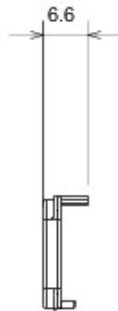

Wide range of switches, energy sockets (compliant with national and international standards), data sockets, devices for the management of climate control, comfort, technical alarms signalling, emergency lighting. The Chorus modular devices are available in four colors, glossy white, satin black, painted titanium and glossy ivory and in different modularities, 1/2, 1, 2 and 3 modules. Thanks to the frame supports for rectangular, square and round boxes, the devices allow you to create endless combinations with the range of Chorus plates.

Category	Interchangeable diffuser	Type	Interchangeable
Colour	Red	Description	Diffusers
Standard	EN 60669-1	Thermo-pressure with ball	125 °C
Glow Wire Test	850 °C	Symbol	Red
Electrocod	0130		

### DIMENSIONAL