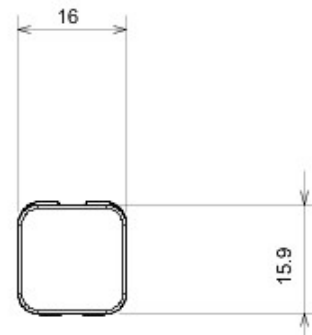

Category	Interchangeable diffuser	Type	Interchangeable
Colour	Red	Description	Diffusers
Standard	EN 60669-1	Thermo-pressure with ball	125 °C
Glow Wire Test	850 °C	Symbol	Red
Electrocod	0130		

### DIMENSIONAL