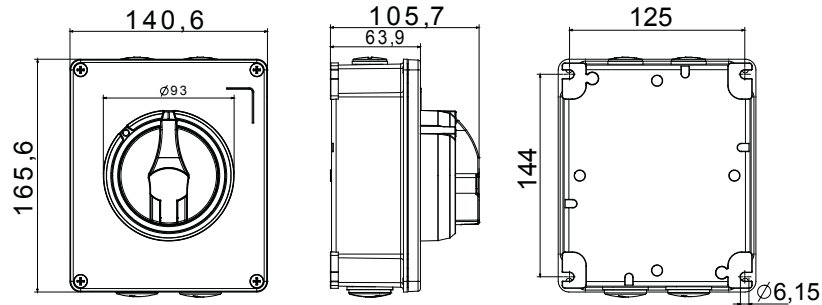

70 RT HP is a complete offer of rotary isolator switches from 16 A to 160 A, available in boxes both in insulating material and metal, in control or emergency versions, compatible with the main applications for residential, tertiary and industrial contexts. DC versions for photovoltaic applications are also available from 16 A to 40 A in insulating box. The series is completed with versions for board from 16 A to 1000 A and for DIN rail fixing from 16 A to 63 A, which can be equipped with auxiliary contacts. The devices have been designed to reduce wiring time, facilitate installation and guarantee the maximum safety and robustness even in the most demanding conditions.

Circuit breaker	Rotary isolator	Version	Enclosed
Material	Metal	Type	For emergency
Rated current (A)	25	No. of poles	4P
Knob colour	Red	Lockable	YES (max. 3 locks in OFF)
IP degree	IP66	Mechanical resistance	IK10 (box); IK08 (knob)
Ambient temperature	-25 +60 °C	Lid screws (no. and type)	4 metal screws
Rated operational current AC-21A (415 V) (A)	25	Holes entry	2 x M20 + 2 x M25
Rated operational current AC-22A (415 V) (A)	25	Type of accessory	Max. 2 auxiliary contacts (1 per side)
Rated operational current AC-23A (415 V) (A)	25	Cable section	1-10 mm ²

DIMENSIONAL

TECHNICAL SYMBOLOGY

IP

IP66

IK

IK10 (box); IK08 (knob)

STANDARDS/APPROVALS

GEWISS S.p.A. Via A. Volta, 1
24069 Cenate Sotto - Bergamo - Italy
tel. +39 035 94 61 11 fax +39 035 94 69 09
Company subject to the management and coordination of Polifin S.p.A.