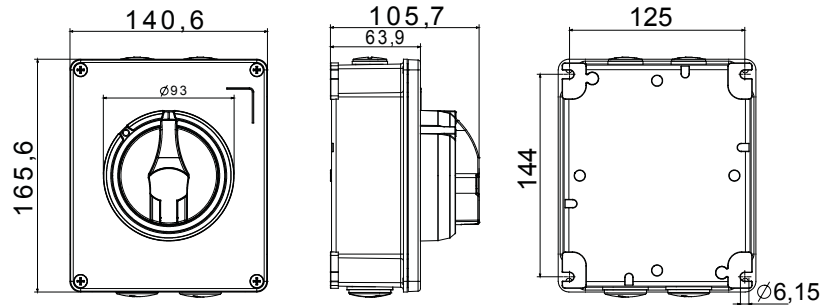

70 RT HP is a complete offer of rotary isolator switches from 16 A to 160 A, available in boxes both in insulating material and metal, in control or emergency versions, compatible with the main applications for residential, tertiary and industrial contexts. DC versions for photovoltaic applications are also available from 16 A to 40 A in insulating box. The series is completed with versions for board from 16 A to 1000 A and for DIN rail fixing from 16 A to 63 A, which can be equipped with auxiliary contacts. The devices have been designed to reduce wiring time, facilitate installation and guarantee the maximum safety and robustness even in the most demanding conditions.

Circuit breaker	Rotary isolator	Version	Enclosed
Material	Metal	Type	For emergency
Rated current (A)	25	No. of poles	3P+N
Knob colour	Red	Lockable	YES (max. 3 locks in OFF)
IP degree	IP66	Mechanical resistance	IK10 (box); IK08 (knob)
Ambient temperature	-25 +60 °C	Lid screws (no. and type)	4 metal screws
Rated operational current AC-21A (415 V) (A)	25	Holes entry	2 x M20 + 2 x M25
Rated operational current AC-22A (415 V) (A)	25	Type of accessory	Max. 2 auxiliary contacts (1 per side)
Rated operational current AC-23A (415 V) (A)	25	Cable section	1-10 mm <sup>2</sup>

### DIMENSIONAL