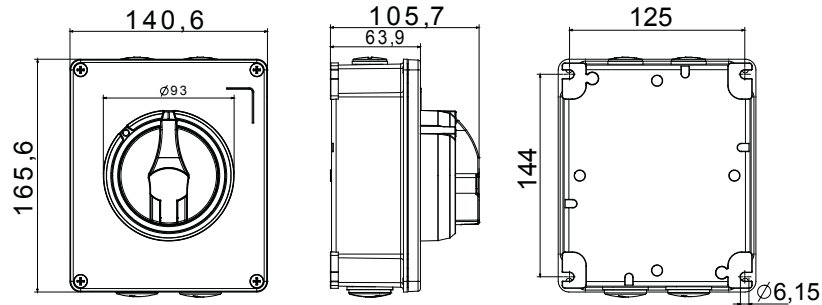

70 RT HP is a complete offer of rotary isolator switches from 16 A to 160 A, available in boxes both in insulating material and metal, in control or emergency versions, compatible with the main applications for residential, tertiary and industrial contexts. DC versions for photovoltaic applications are also available from 16 A to 40 A in insulating box. The series is completed with versions for board from 16 A to 1000 A and for DIN rail fixing from 16 A to 63 A, which can be equipped with auxiliary contacts. The devices have been designed to reduce wiring time, facilitate installation and guarantee the maximum safety and robustness even in the most demanding conditions.

Circuit breaker	Rotary isolator	Version	Enclosed
Material	Metal	Type	For emergency
Rated current (A)	40	No. of poles	4P
Knob colour	Red	Lockable	YES (max. 3 locks in OFF)
IP degree	IP66	Mechanical resistance	IK10 (box); IK08 (knob)
Ambient temperature	-25 +60 °C	Lid screws (no. and type)	4 metal screws
Rated operational current AC-21A (415 V) (A)	40	Holes entry	2 x M20 + 2 x M25
Rated operational current AC-22A (415 V) (A)	40	Type of accessory	Max. 2 auxiliary contacts (1 per side)
Rated operational current AC-23A (415 V) (A)	40	Cable section	1-10 mm ²

DIMENSIONAL

TECHNICAL SYMBOLOGY

IP

IP66

IK

IK10 (box); IK08 (knob)

STANDARDS/APPROVALS

GEWISS S.p.A. Via A. Volta, 1
24069 Cenate Sotto - Bergamo - Italy
tel. +39 035 94 61 11 fax +39 035 94 69 09
Company subject to the management and coordination of Polifin S.p.A.