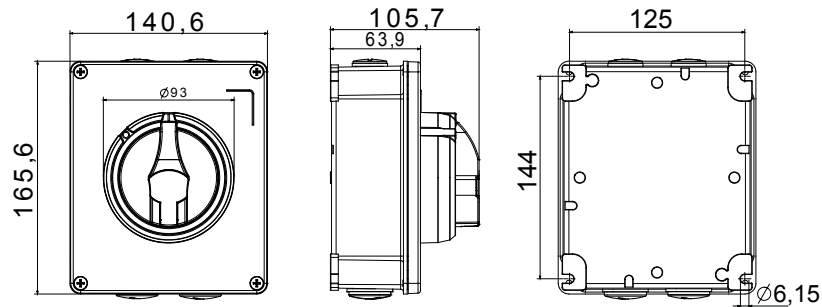

70 RT HP is a complete offer of rotary isolator switches from 16 A to 160 A, available in boxes both in insulating material and metal, in control or emergency versions, compatible with the main applications for residential, tertiary and industrial contexts. DC versions for photovoltaic applications are also available from 16 A to 40 A in insulating box. The series is completed with versions for board from 16 A to 1000 A and for DIN rail fixing from 16 A to 63 A, which can be equipped with auxiliary contacts. The devices have been designed to reduce wiring time, facilitate installation and guarantee the maximum safety and robustness even in the most demanding conditions.

Circuit breaker	Rotary isolator	Version	Enclosed
Material	Metal	Type	For emergency
Rated current (A)	40	No. of poles	2P
Knob colour	Red	Lockable	YES (max. 3 locks in OFF)
IP degree	IP66	Mechanical resistance	IK10 (box); IK08 (knob)
Ambient temperature	-25 +60 °C	Lid screws (no. and type)	4 metal screws
Rated operational current AC-21A (415 V) (A)	40	Holes entry	2 x M20 + 2 x M25
Rated operational current AC-22A (415 V) (A)	40	Type of accessory	Max. 2 auxiliary contacts (1 per side)
Rated operational current AC-23A (415 V) (A)	40	Cable section	1-10 mm ²

DIMENSIONAL

TECHNICAL SYMBOLOGY

IP

IP66

IK

IK10 (box); IK08 (knob)

STANDARDS/APPROVALS

GEWISS S.p.A. Via A. Volta, 1
24069 Cenate Sotto - Bergamo - Italy
tel. +39 035 94 61 11 fax +39 035 94 69 09
Company subject to the management and
coordination of Polifin S.p.A.