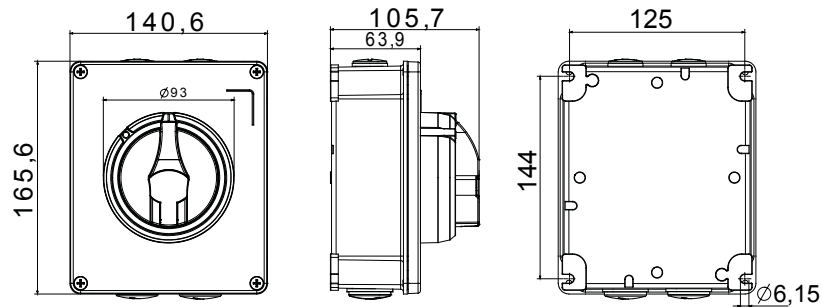

70 RT HP is a complete offer of rotary isolator switches from 16 A to 160 A, available in boxes both in insulating material and metal, in control or emergency versions, compatible with the main applications for residential, tertiary and industrial contexts. DC versions for photovoltaic applications are also available from 16 A to 40 A in insulating box. The series is completed with versions for board from 16 A to 1000 A and for DIN rail fixing from 16 A to 63 A, which can be equipped with auxiliary contacts. The devices have been designed to reduce wiring time, facilitate installation and guarantee the maximum safety and robustness even in the most demanding conditions.

Circuit breaker	Rotary isolator	Version	Enclosed
Material	Metal	Type	For emergency
Rated current (A)	32	No. of poles	3P+N
Knob colour	Red	Lockable	YES (max. 3 locks in OFF)
IP degree	IP66	Mechanical resistance	IK10 (box); IK08 (knob)
Ambient temperature	-25 +60 °C	Lid screws (no. and type)	4 metal screws
Rated operational current AC-21A (415 V) (A)	32	Holes entry	2 x M20 + 2 x M25
Rated operational current AC-22A (415 V) (A)	32	Type of accessory	Max. 2 auxiliary contacts (1 per side)
Rated operational current AC-23A (415 V) (A)	32	Cable section	1-10 mm <sup>2</sup>

### DIMENSIONAL