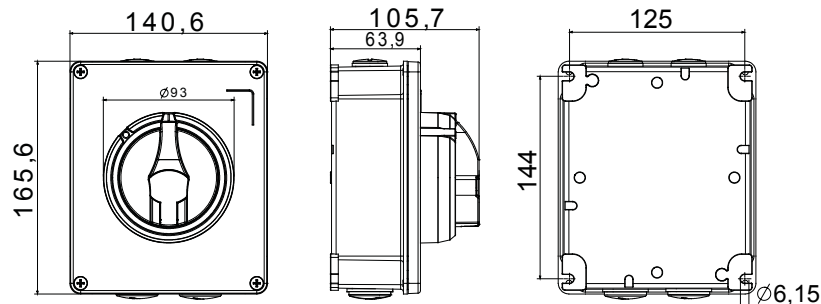

70 RT HP is a complete offer of rotary isolator switches from 16 A to 160 A, available in boxes both in insulating material and metal, in control or emergency versions, compatible with the main applications for residential, tertiary and industrial contexts. DC versions for photovoltaic applications are also available from 16 A to 40 A in insulating box. The series is completed with versions for board from 16 A to 1000 A and for DIN rail fixing from 16 A to 63 A, which can be equipped with auxiliary contacts. The devices have been designed to reduce wiring time, facilitate installation and guarantee the maximum safety and robustness even in the most demanding conditions.

Circuit breaker	Rotary isolator	Version	Enclosed
Material	Metal	Type	For emergency
Rated current (A)	32	No. of poles	3P
Knob colour	Red	Lockable	YES (max. 3 locks in OFF)
IP degree	IP66	Mechanical resistance	IK10 (box); IK08 (knob)
Ambient temperature	-25 +60 °C	Lid screws (no. and type)	4 metal screws
Rated operational current AC-21A (415 V) (A)	32	Holes entry	2 x M20 + 2 x M25
Rated operational current AC-22A (415 V) (A)	32	Type of accessory	Max. 2 auxiliary contacts (1 per side)
Rated operational current AC-23A (415 V) (A)	32	Cable section	1-10 mm <sup>2</sup>

### DIMENSIONAL