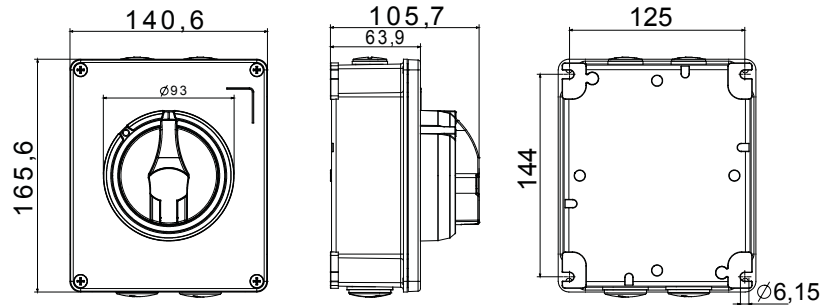

70 RT HP is a complete offer of rotary isolator switches from 16 A to 160 A, available in boxes both in insulating material and metal, in control or emergency versions, compatible with the main applications for residential, tertiary and industrial contexts. DC versions for photovoltaic applications are also available from 16 A to 40 A in insulating box. The series is completed with versions for board from 16 A to 1000 A and for DIN rail fixing from 16 A to 63 A, which can be equipped with auxiliary contacts. The devices have been designed to reduce wiring time, facilitate installation and guarantee the maximum safety and robustness even in the most demanding conditions.

Circuit breaker	Rotary isolator	Version	Enclosed
Material	Metal	Type	For emergency
Rated current (A)	32	No. of poles	2P
Knob colour	Red	Lockable	YES (max. 3 locks in OFF)
IP degree	IP66	Mechanical resistance	IK10 (box); IK08 (knob)
Ambient temperature	-25 +60 °C	Lid screws (no. and type)	4 metal screws
Rated operational current AC-21A (415 V) (A)	32	Holes entry	2 x M20 + 2 x M25
Rated operational current AC-22A (415 V) (A)	32	Type of accessory	Max. 2 auxiliary contacts (1 per side)
Rated operational current AC-23A (415 V) (A)	32	Cable section	1-10 mm ²

DIMENSIONAL

TECHNICAL SYMBOLOGY

IP

IP66

IK

IK10 (box); IK08 (knob)

STANDARDS/APPROVALS

GEWISS S.p.A. Via A. Volta, 1
24069 Cenate Sotto - Bergamo - Italy
tel. +39 035 94 61 11 fax +39 035 94 69 09
Company subject to the management and coordination of Polifin S.p.A.