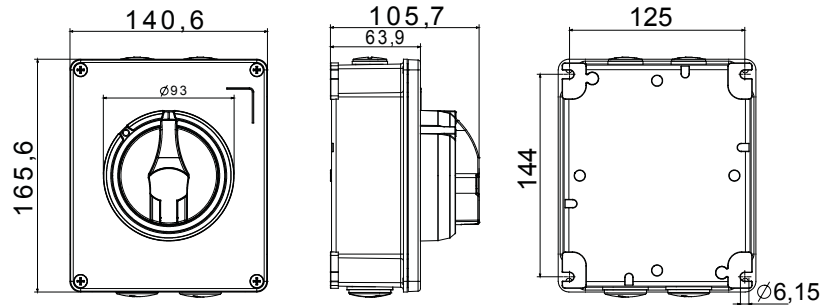

DIMENSIONAL

TECHNICAL SYMBOLOGY

IP

IP66

IK

IK10 (box); IK08 (knob)

STANDARDS/APPROVALS