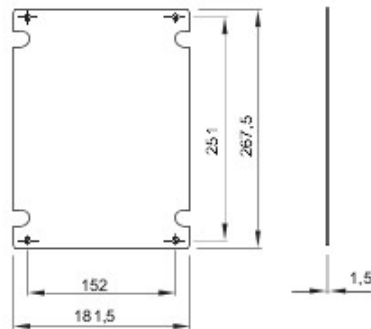

For boards LxH (mm)	236x316	For boards	44 CEP
Type of material	Galvanized metal	Electrocod	1320

DIMENSIONAL

STANDARDS/APPROVALS

GEWISS S.p.A. Via A. Volta, 1
24069 Cenate Sotto - Bergamo - Italy
tel. +39 035 94 61 11 fax +39 035 94 69 09