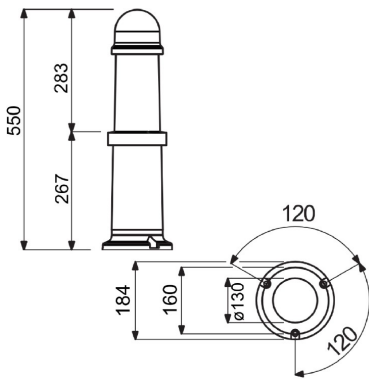

### POINT serisi

Pole style lighting apparatus for residential areas. Characterized by the shielding of the light source, it hosts LED sources. Available in two different, small sizes (h = 473 mm and 550 mm). Sober and elegant design, with a newly developed internal, transparent diffuser that conveys the light emission towards the ground, optimizing the flux and avoiding upwards light dispersion. The fixing means allow for a fast and safe maintenance.

Lamba gücü	11 W	Lamba	DR
Lamba tutucu	E27	Renk sıcaklığı	3000 K
Renk	BlueGreen	Lamba adedi	1
Akkor Tel Deneyi:	650 °C	Yalıtım sınıfı	II
IP derecesi	IP55	Direnç dayanıklı panoları	IK10
Voltaj	230 V - 50 Hz	Entegre LED'lerin etkinlik sınıfı	D + A+
Işık kirliliği	25%	Garanti	Uzatılabilir
Işık kaynağı tipi	A+		
Elektrokod	2442		

### DIMENSIONAL

### TECHNICAL SYMBOLOGY

**GWT**  
650 °C

**IP**  
IP55

**IK**  
IK10