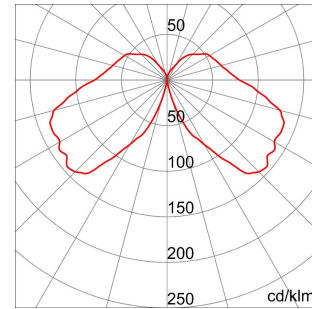

### POINT serisi

Pole style lighting apparatus for residential areas. Characterized by the shielding of the light source, it hosts LED sources. Available in two different, small sizes (h = 473 mm and 550 mm). Sober and elegant design, with a newly developed internal, transparent diffuser that conveys the light emission towards the ground, optimizing the flux and avoiding upwards light dispersion. The fixing means allow for a fast and safe maintenance.

Lamba gücü	11 W	Lamba	DR
Lamba tutucu	E27	Renk sıcaklığı	3000 K
Renk	BlueGreen	Lamba adedi	1
Akkor Tel Deneyi:	650 °C	Yalıtım sınıfı	II
IP derecesi	IP55	Direnç dayanıklı panoları	IK10
Voltaj	230 V - 50 Hz	Entegre LED'lerin etkinlik sınıfı	D + A+
Işık kirliliği	25%	Garanti	Uzatılabilir
Işık kaynağı tipi	A+		
Elektrokod	2442		

### DIMENSIONAL

### TECHNICAL SYMBOLOGY

**GWT**  
650 °C

**IP**  
IP55

**IK**  
IK10