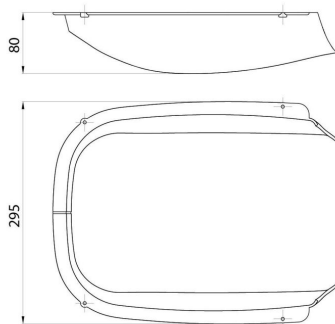

On request

PA66 Visor for the lateral control of light emission.

Tanım	Vizör	Ağırlık (kg)	0.3
Elektrokod	240		

### DIMENSIONAL

### PHOTOMETRIC DISTRIBUTION