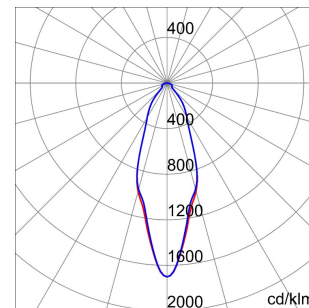

PHOTOMETRIC DISTRIBUTION

TECHNICAL SYMBOLOGY

IP
IP66

IK
IK08

GWT
-

STANDARDS/APPROVALS

Data, measures, designs and pictures are for information purpose only, last update 05/03/2021. They can be changed at any moment, therefore it is always recommended to read the last updated version published on the website www.gewiss.com. Lumen output and system power are subject to a tolerance of +/- 10%. Unless stated otherwise, the values apply to an ambient temperature of 25°C. Terms of warranty at <https://www.gewiss.com/it/en/company/landingpage/led-warranty>. - 1 of 2