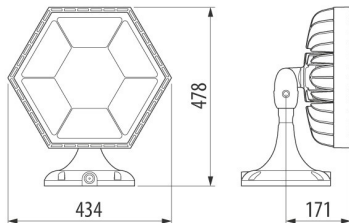

DIMENSIONAL