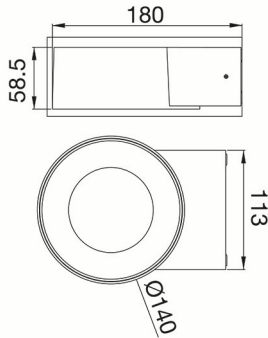

### ELIA OL - Wall light LED

ELIA OL is an elegant die-cast aluminum fixture for wall mounting, ideal for indoor and outdoor architectural lighting such as: stairs, passageways or facades, quick and easy to install, with a clean and essential line. Designed in two different finishes (black and white), with double emission diffusing polycarbonate opal screen (top and down) to create a comfortable atmosphere, color temperatures of 3,000K, 4,000 K and 5,700 K and a color rendering index greater than 80. It has been designed to withstand temperature variations from -20 ° C to + 45 ° C, water and dust penetration up to IP65 degree and shocks up to IK08 degree. Light and handy ELIA OL is easy to install thanks also to the rear bracket for fixing, the quick-fit terminal placed in the back for the electrical wiring.

### DIMENSIONAL