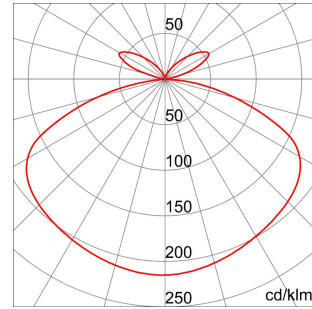

### ELIA OL - Wall light LED

ELIA OL is an elegant die-cast aluminum fixture for wall mounting, ideal for indoor and outdoor architectural lighting such as: stairs, passageways or facades, quick and easy to install, with a clean and essential line. Designed in two different finishes (black and white), with double emission diffusing polycarbonate opal screen (top and down) to create a comfortable atmosphere, color temperatures of 3,000K, 4,000 K and 5,700 K and a color rendering index greater than 80. It has been designed to withstand temperature variations from -20 ° C to + 45 ° C, water and dust penetration up to IP65 degree and shocks up to IK08 degree. Light and handy ELIA OL is easy to install thanks also to the rear bracket for fixing, the quick-fit terminal placed in the back for the electrical wiring.

### DIMENSIONAL

### PHOTOMETRIC DISTRIBUTION