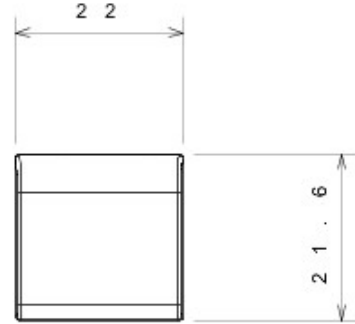

DIMENSIONAL

TECHNICAL SYMBOLOGY

STANDARDS/APPROVALS