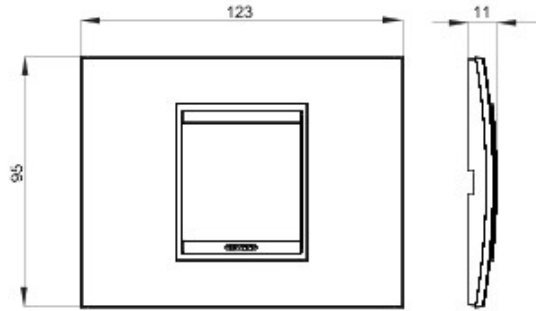

Range of plates for the Chorus wiring devices, made in a wide choice of shapes, colours, materials and finishes. It includes six different shapes (ONE, GEO, LUX, ART, ICE and ICE Touch) for rectangular boxes up to 12 modules and three different shapes (ONE International, GEO International and LUX International) suitable for round/square boxes, in single or multiple horizontal/vertical modularity, from 2 up to 2+2+2+2 modules. All the plates in the Chorus wiring devices use the same frame supports, without the necessity of additional adapters. The range includes also blank plates, IP55 waterproof plates and self-supporting plates for profiles and panels.

Aile	LUX	Tanım	2 m
Renk	Füme gri	Malzeme	Teknopolimer
Bitiş	Parlak	Kaide kodları için	GW16802, GW16803
Akkor Tel Deneyi	650 °C	Bilyeli termo sıcaklık	70 °C
Standart	EN 60669-1	Elektrokod	0110

### DIMENSIONAL