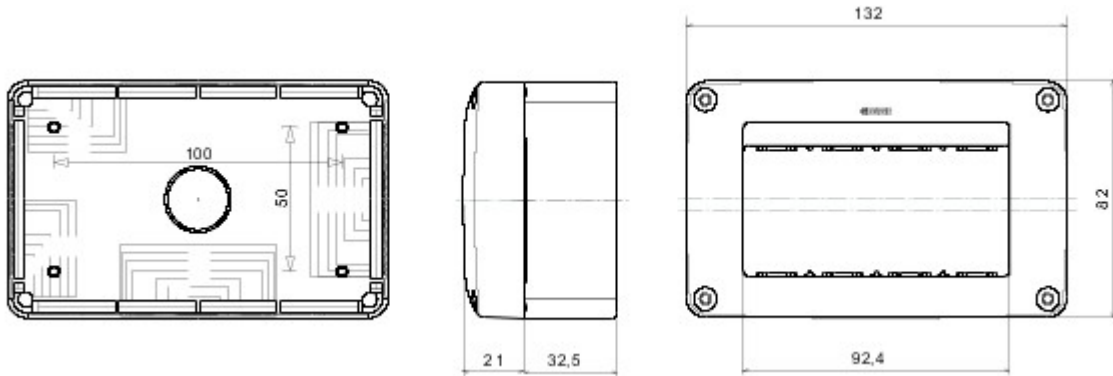

A complete, versatile system of modular containers, perfectly integrable in the SYSTEM domestic range and able to meet the high protection installation requirements of the residential, commercial and industrial sectors. The 27 COMBI range is available both in the IP40 version and in watertight versions with IP55, IP65 and IP66 degree of protection, recommended for all outdoor applications which are subjected to extreme atmospheric conditions.

No. m	4	Renk	Beyaz RAL 9010
İtiş yeri deliği adedi Ø23	1 altta	delik tipi	Aletle çıkarılabilir
Yalıtım sınıfı	II	Direnç dayanıklı	IK07
Bölme ön ayarı	1	Özellikler	Halojen free
Kapak vidaları	Corrosion-resistant steel	Tork vida sıkıştırma	0.8 Newton/metre
Dış boyut LxHxD (mm)	132x82x54	Akkor Tel Deneyi:	650 °C
Bilyeli termo sıcaklık	70 °C	Standart	EN 50085-2-1
Kurulum sıcaklığı	-5 +60 °C	Elektrokod	0212

DIMENSIONAL

TECHNICAL SYMBOLOGY

IK
IK07

GWT
650 °C

STANDARDS/APPROVALS