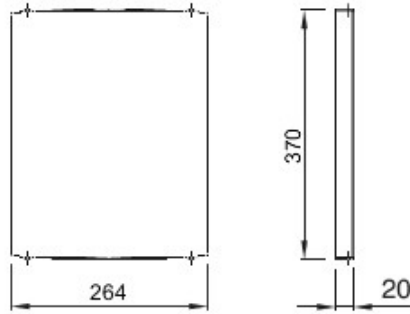

Accessories and complementary items for distribution and automation boards range 46.

Renk	Gri RAL 7035	Panolar için LxH (mm)	310x425
Baralar için	46QP - 46QM - 46QX	Elektrokod	0303
Menteşe malzemesi	Metal		

DIMENSIONAL

GEWISS S.p.A. Via A. Volta, 1
24069 Cenate Sotto - Bergamo - Italy
tel. +39 035 94 61 11 fax +39 035 94 69 09

www.gewiss.com
sat@gewiss.com
Last update 02/03/2021

Data, measures, designs and pictures are shown only as informative purposes, and could be changed without previous notice