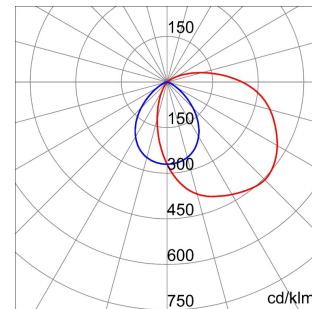

DIMENSIONAL

PHOTOMETRIC DISTRIBUTION

TECHNICAL SYMBOLOGY

IP

IP55

IK

IK09

GWT