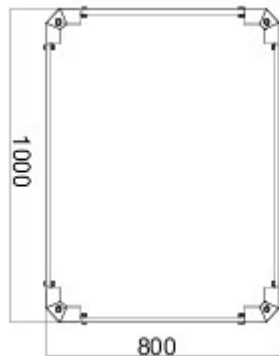

Product Data Sheet

GW38482

Seria DATA CENTER

Complete system for the connection and distribution of LAN networks in residential and tertiary sector environments. The range includes fibre optic solutions, wall panels, floor cabinets and copper wiring products. Data Center boards and cabinets are available in a wide choice of modularity and different depths (up to 1000 mm), for adapting to every application need. Made with high quality materials (static flow at full load can reach 1000kg), the products are also characterised by their simple wiring (thanks to large internal volumes) and complete customisation, with removable and reversible front doors.

kategoria	Cokół do szaf podłogowych 19"	Materiał	Stal
Wykończenie	Zmarszczka	Kolor	Czarny RAL 9005
Do szaf typu rack 19"	GW38464	Śred. zewn. LxHxD (mm)	800x100x1000
Electrocod	3752		

DIMENSIONAL

STANDARDS/APPROVALS