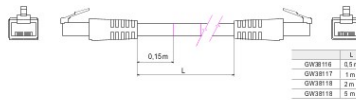

Product Data Sheet

GW38117

Seria DATA CENTER

Complete system for the connection and distribution of LAN networks in residential and tertiary areas. The range includes fibre optic solutions, wall panels, floor cabinets and copper wiring products. To wire copper networks, Data Center offers RJ45 connectors and HDMI and USB couplers suitable for Gewiss civil series, permutation cords and UTP and FTP cables, offering installation flexibility and ease of wiring.

kategoria	Przewód krosowy	Opis	RJ45 - RJ45
Zastosowanie kategoria	5e	Kable lampy	UTP 24 AWG
Uk?ad	UTP	D?ugo?? kabla	1 m
Kolor	Szary	Electrocod	2972

DIMENSIONAL

STANDARDS/APPROVALS

GEWISS S.p.A. Via A. Volta, 1
24069 Cenate Sotto - Bergamo - Italy
tel. +39 035 94 61 11 fax +39 035 94 69 09