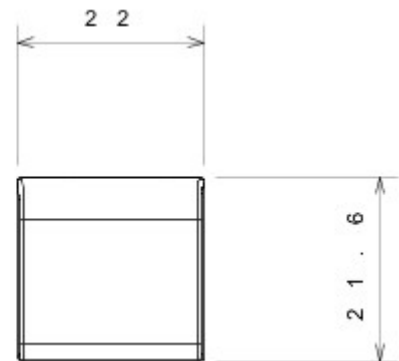

DIMENSIONAL

TECHNICAL SYMBOLOGY

STANDARDS/APPROVALS