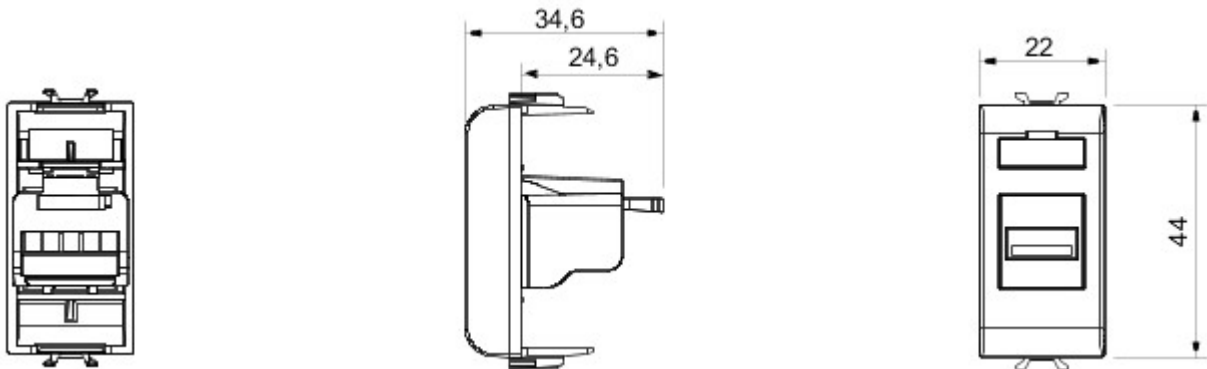

Wide range of control devices, sockets for power supply (conforming to national and international standards) signal pick-up, climate control, comfort management, technical alarm signalling and emergency lighting management. The ChoruSmart modular devices are available in five colours, glossy white, satin white, natural beige, satin black and lacquered titanium and in various sizes from 1/2, 1, 2 and 3 modules. Thanks to the mounting supports for rectangular, square and round boxes, endless combinations can be created with the ChoruSmart range of plates.

kategoria	Gniazdo elektryczne	Opis	Gniazdo elektryczne USB
Kolor	Satynowa biel	Liczba modułów	1
Electrocod	3720	Materiał	Technopolimerowy

DIMENSIONAL

STANDARDS/APPROVALS

GEWISS S.p.A. Via A. Volta, 1
24069 Cenate Sotto - Bergamo - Italy
tel. +39 035 94 61 11 fax +39 035 94 69 09