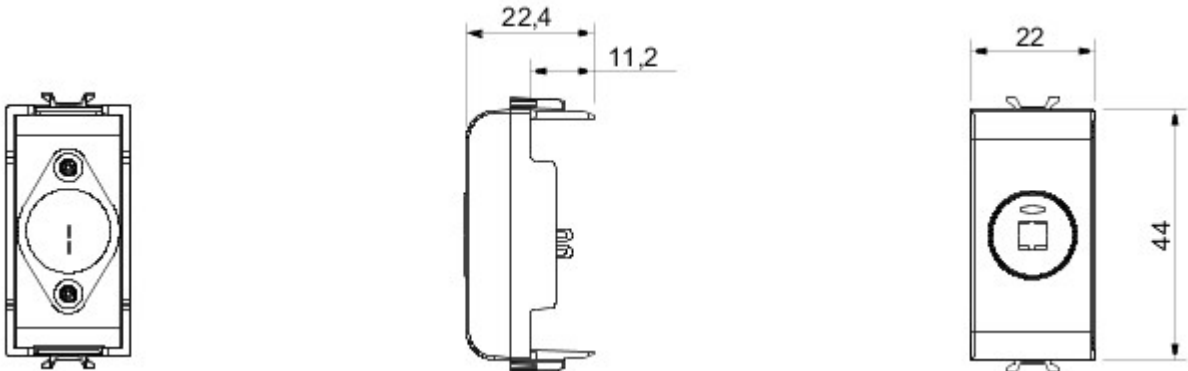

Wide range of control devices, sockets for power supply (conforming to national and international standards) signal pick-up, climate control, comfort management, technical alarm signalling and emergency lighting management. The ChoruSmart modular devices are available in five colours, glossy white, satin white, natural beige, satin black and lacquered titanium and in various sizes from 1/2, 1, 2 and 3 modules. Thanks to the mounting supports for rectangular, square and round boxes, endless combinations can be created with the ChoruSmart range of plates.

kategoria	Złącze	Opis	Do głośnika
Kolor	Satynowa biel	Norma	gniazdo DIN 41529
Liczba modułów Moduły	1	Electrocod	3720
Materiał	Technopolimerowy		

### DIMENSIONAL