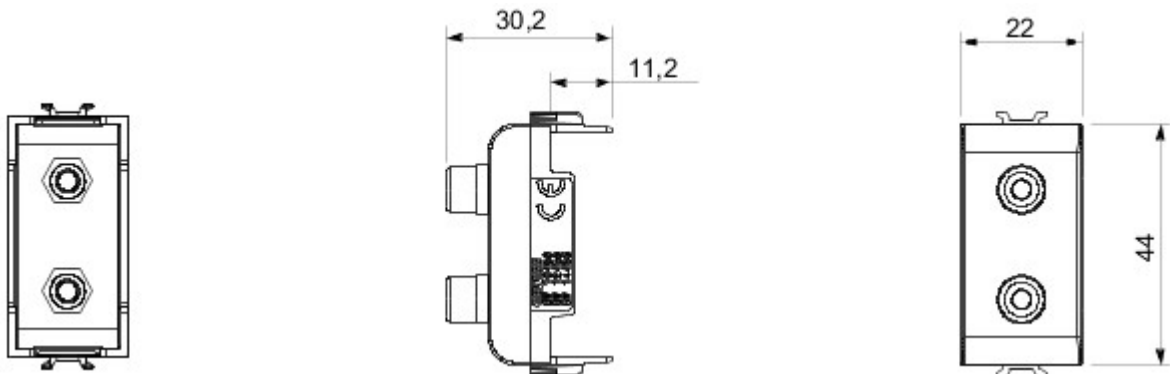

Wide range of control devices, sockets for power supply (conforming to national and international standards) signal pick-up, climate control, comfort management, technical alarm signalling and emergency lighting management. The ChoruSmart modular devices are available in five colours, glossy white, satin white, natural beige, satin black and lacquered titanium and in various sizes from 1/2, 1, 2 and 3 modules. Thanks to the mounting supports for rectangular, square and round boxes, endless combinations can be created with the ChoruSmart range of plates.

kategoria	Z??cze	Opis	Podwójny RCA
Kolor	Satynowa biel	Norma	EN 60958-3
Liczba modułów Moduły	1	Electrocod	3720
Materiał	Technopolimerowy		

DIMENSIONAL

STANDARDS/APPROVALS

GEWISS S.p.A. Via A. Volta, 1
24069 Cenate Sotto - Bergamo - Italy
tel. +39 035 94 61 11 fax +39 035 94 69 09