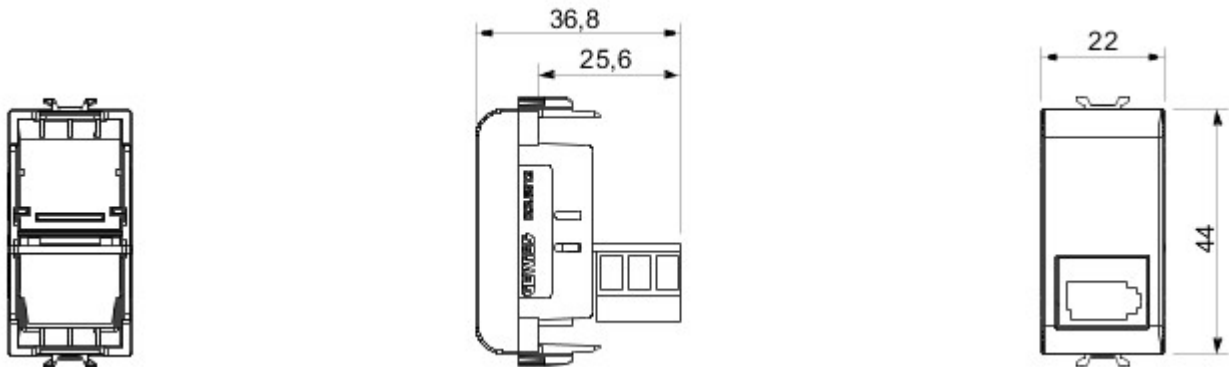

Wide range of control devices, sockets for power supply (conforming to national and international standards) signal pick-up, climate control, comfort management, technical alarm signalling and emergency lighting management. The ChoruSmart modular devices are available in five colours, glossy white, satin white, natural beige, satin black and lacquered titanium and in various sizes from 1/2, 1, 2 and 3 modules. Thanks to the mounting supports for rectangular, square and round boxes, endless combinations can be created with the ChoruSmart range of plates.

kategoria	Gniazdo elektryczne telefoniczne	Opis	6 styków
Kolor	Satynowa biel	Norma	Brytyjski
przylącza	Zaciski śrubowe	Liczba modułów	1
Electrocod	3721	Materiał	Technopolimerowy

DIMENSIONAL

STANDARDS/APPROVALS