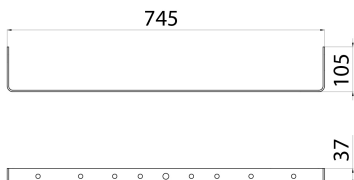

Série SMART [4] LB - 2+2L Description Support 2+2L

## DIMENSIONS