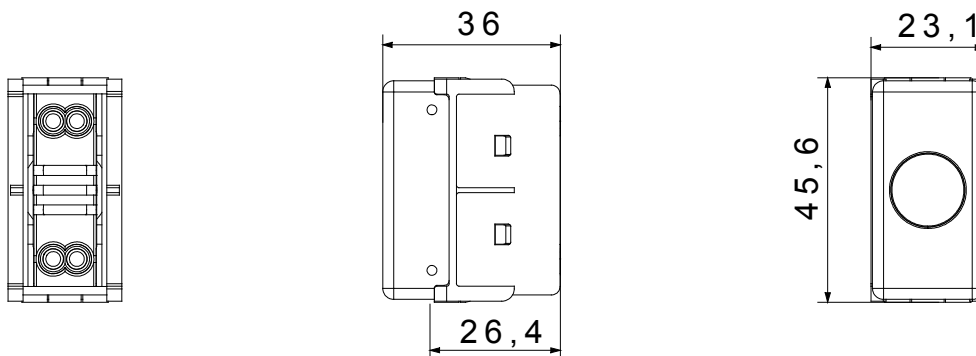

The System modular devices allow the creation of an infinite combination of devices and plates, thanks to a complete range that covers all design, functional and installation needs. Colours and finishes: bright and versatile glossy white, and elegant and classy satin black. Ideal for flush-mounted solutions (for rectangular or square boxes), surface-mounted solutions and special applications. The range includes control units, socket-outlets, breakers, indicators, connectors and devices for the control, safety and comfort of the home. The material is supplied without lamp. Compatible lamp: Cartridge lamp S6x31mm and S6.3x28mm (max 2W)

Difusor tipo	Plano	Difusor Color	Traslúcido
Difusor significado	Neutro	Conexión lámpara	De casquillo
Norma de referencia	EN 62094-1	Color	Negro
N. módulos System	1	Material	Tecnopolímero
Código Electrocod	0132		

### DIMENSIONAL