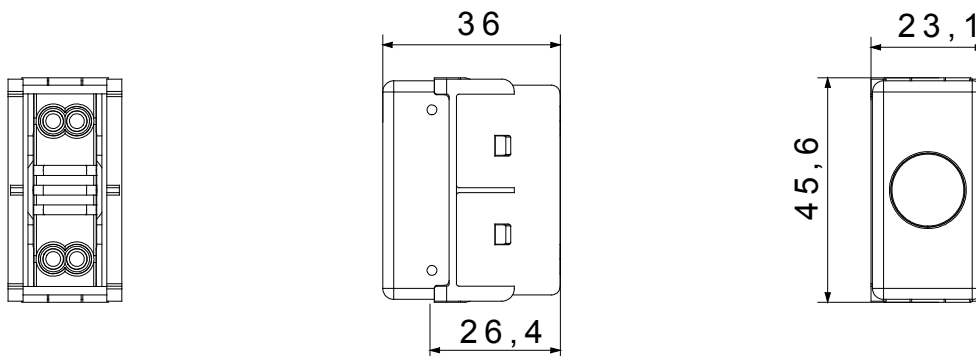

The System modular devices allow the creation of an infinite combination of devices and plates, thanks to a complete range that covers all design, functional and installation needs. Colours and finishes: bright and versatile glossy white, and elegant and classy satin black. Ideal for flush-mounted solutions (for rectangular or square boxes), surface-mounted solutions and special applications. The range includes control units, socket-outlets, breakers, indicators, connectors and devices for the control, safety and comfort of the home. The material is supplied without lamp. Compatible lamp: Cartridge lamp S6x31mm and S6.3x28mm (max 2W)

Difusor tipo	Plano	Difusor Color	Verde
Difusor significado	Seguridad	Conexión lámpara	De casquillo
Norma de referencia	EN 62094-1	Color	Negro
N. módulos System	1	Material	Tecnopolímero
Código Electrocod	0132		

DIMENSIONAL

MARCAS/APROBACIONES