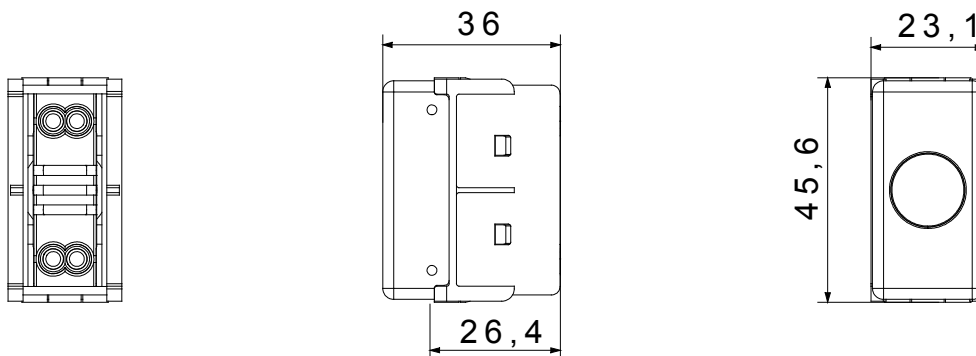

The System modular devices allow the creation of an infinite combination of devices and plates, thanks to a complete range that covers all design, functional and installation needs. Colours and finishes: bright and versatile glossy white, and elegant and classy satin black. Ideal for flush-mounted solutions (for rectangular or square boxes), surface-mounted solutions and special applications. The range includes control units, socket-outlets, breakers, indicators, connectors and devices for the control, safety and comfort of the home. The material is supplied without lamp. Compatible lamp: Cartridge lamp S6x31mm and S6.3x28mm (max 2W)

Difusor tipo	Plano	Difusor Color	Rojo
Difusor significado	Peligro	Conexión lámpara	De casquillo
Norma de referencia	EN 62094-1	Color	Negro
N. módulos System	1	Código Electrocod	0132

DIMENSIONAL

MARCAS/APROBACIONES