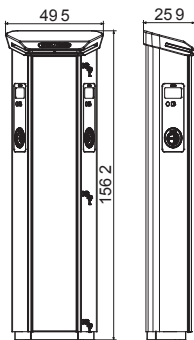

Charging way	Mode 3	Charging sockets	Type 2
Connector type	Mobile Connector Type2	Cable length (if available)	Spiralled / 4 metres
Electrical Characteristics INPUT	-	Power supply (input-output)	3 x 70 mm²
Rated current	64A	Total Power	14.8 W
Electrical Characteristics OUTPUT	-	Nominal tension	230 V
Total Maximum Current	32A + 32A	Power max.	7,4 kW + 7,4 kW
Thermal-magnetic protection	40A - 2P - Curve D	Type of residual current protection	40A - 2P - Type A
User protection	DC Leakage 6mA	Meter	-
Functional characteristics	-	Connectivity	Wifi+Ethernet
Comunication	OCPP 1.6J	Load Management	DLM/OCPP
Charging activation	RFID or APP	Human Interface	4.3" graphic display
Master/Slave	Yes	"Over-the-air" updates	Yes
Programmable Remote Contact	Yes	Restart	-
Local directives	-	-	-
Mechanical characteristics	-	Installation	Ground (mounting base included in the equipment)
Material	Steel sheet	External colour	Grey Chassis, Cap RAL7011
Surface treatment	Anti-graffiti surface painting	IP degree	IP55
Mechanical resistance	IK11	Operating temperature	From -25°C to +55°C
Accessories available	-	RFID Card	GWJ8002
4G modem kits	GWJ8013	Ground fixing plate	GWJ8021
DLM CT KIT for load management	GWJ8037 Single-phase / GWD6809+GWD6821+C.T. (GWD96441+GWD96447) over 100A		

DIMENSIONAL

TECHNICAL SYMBOLOGY

IP

IP55

IK

IK11

STANDARDS/APPROVALS