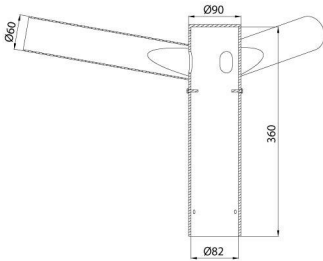

Accessory.

Description	Pole head coupling 76mm-60mm	Type	Triple
Weight (kg)	6	Electrocod	240

DIMENSIONAL

PHOTOMETRIC DISTRIBUTION

TECHNICAL SYMBOLOGY