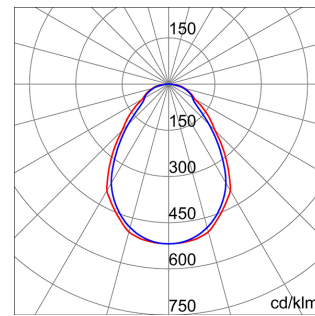

Modular recessed luminaire 300x1200 mm. Extruded aluminum frame with thermoplastic oven paint. Plastic diffuser with "fulllight" emission. MID Power LED Light Source.

Application	Internal	Installation	Flush mounting enclosures
Dimensions (mm)	300 x 1200	Mechanical resistance	IK04
Voltage	220/240 V - 50/60 Hz - Stand alone	System power	40 W
Weight (kg)	3.4	Lamp	LED
Colour	White	Lumen output (lm)	3630
IP degree	IP20 - IP40	Insulation class	II
Driver type	Driver Led	Operating temperature	-25 +40 °C
UGR	<=19	Warranty	5 years
Colour temperature	4000 K (CRI>80)	Efficiency class of integrated LEDs	A ÷ A++
Electrocod	2419	LED Life Time (L70B30)	50000 h

DIMENSIONAL

PHOTOMETRIC DISTRIBUTION

TECHNICAL SYMBOLOGY

IK
IK04

IP
IP20 - IP40

STANDARDS/APPROVALS