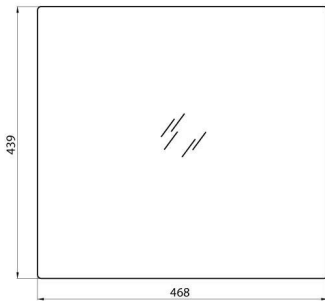

Tempered diffused glass.

Description	Tempered diffused glass	Weight (kg)	2.1
Dimensions (mm)	468x439x4	Electrocod	240

### DIMENSIONAL

### PHOTOMETRIC DISTRIBUTION