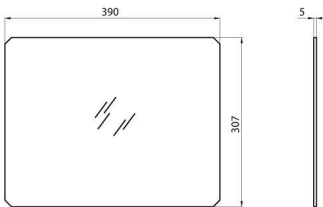

Tempered transparent glass for frame with slots or hooks.

Description	Tempered transparent glass	Type	For frame with slots or hooks
Weight (kg)	1.4	Dimensions (mm)	390x307x5
Electrocod	240		

DIMENSIONAL

PHOTOMETRIC DISTRIBUTION

TECHNICAL SYMBOLOGY