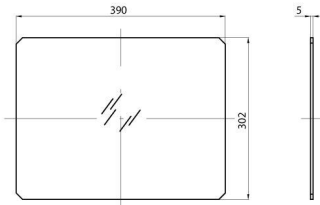

Tempered transparent glass for frame without slots.

Description	Tempered transparent glass	Type	For frame Without slots
Weight (kg)	1.4	Dimensions (mm)	390x301x5
Electrocod	240		

DIMENSIONAL

PHOTOMETRIC DISTRIBUTION