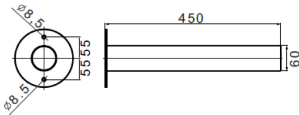

Wall-mounting bracket

Colour	Graphite grey	Description	Wall-mounting bracket
Weight (kg)	4	Length	450 mm
Electrocod	240		

DIMENSIONAL

PHOTOMETRIC DISTRIBUTION

TECHNICAL SYMBOLOGY