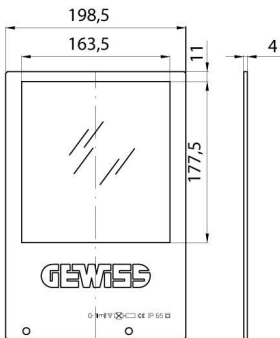

Colored filter (blu, red, green,yellow) for HORUS 1.

Description	Red filter	Weight (kg)	0.7
Electrocod	240		

DIMENSIONAL

PHOTOMETRIC DISTRIBUTION

TECHNICAL SYMBOLOGY