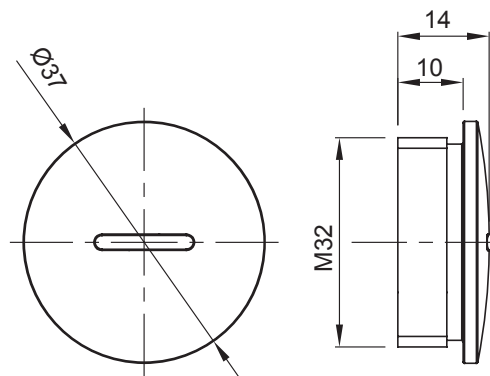

Colour	Grey RAL 7035	IP degree	IP65
Material	Nylon	Pitch	M32
Electrocod	36B		

DIMENSIONAL

TECHNICAL SYMBOLOGY

IP

IP65