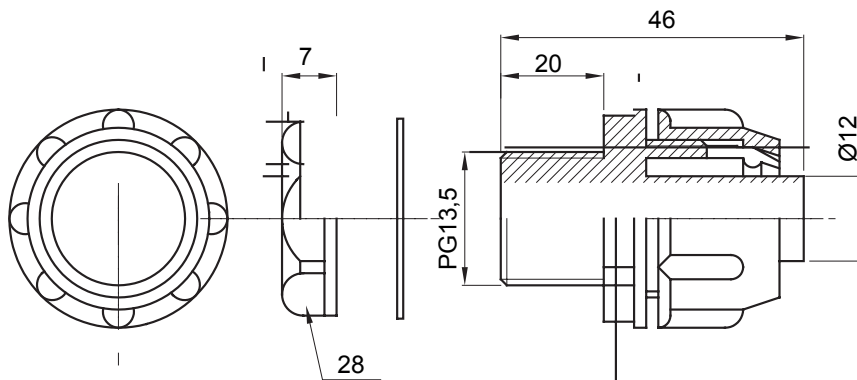

Straight and revolving coupling device for sheath with IP54 protection degree.

Colour	Grey RAL 7035	IP degree	IP54
PG pitch	13.5	Sheath Ø (mm)	12
Type	Fixed	Electrocod	210

DIMENSIONAL

TECHNICAL SYMBOLOGY