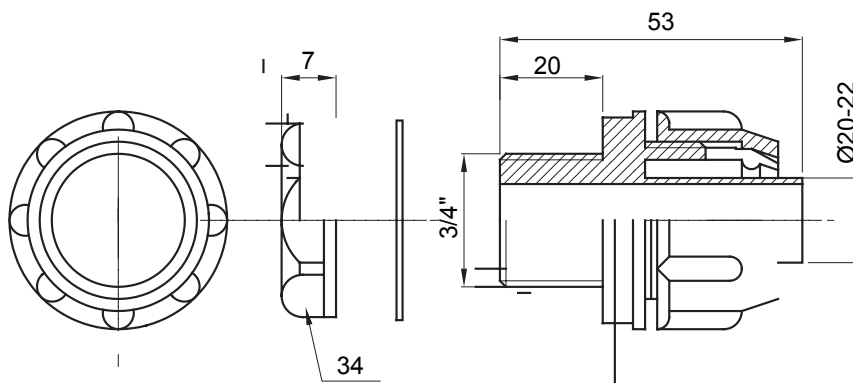

Straight and revolving coupling device for sheath with IP54 protection degree.

Colour	Grey RAL 7035	IP degree	IP54
GAS pitch	3/4"	Sheath Ø (mm)	20-22
Type	Fixed	Electrocod	210

DIMENSIONAL

TECHNICAL SYMBOLOGY