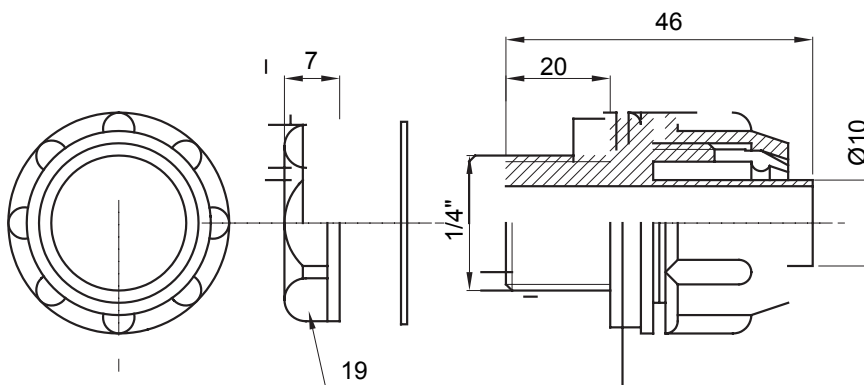

Straight and revolving coupling device for sheath with IP54 protection degree.

Colour	Grey RAL 7035	IP degree	IP54
GAS pitch	1/4"	Sheath Ø (mm)	10
Type	Fixed	Electrocod	210

DIMENSIONAL

TECHNICAL SYMBOLOGY