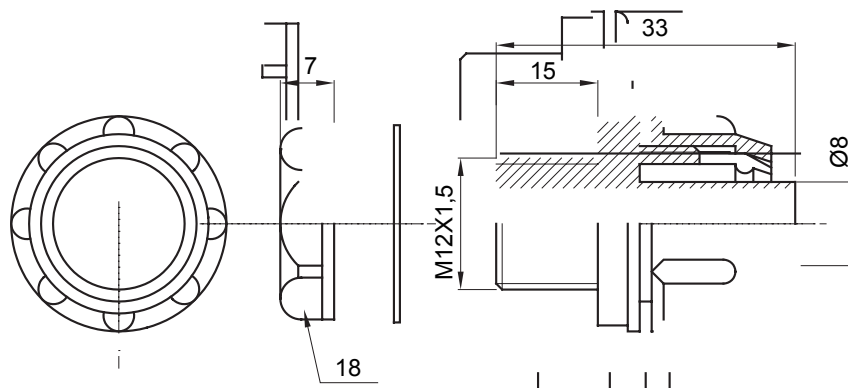

Straight and revolving coupling device for sheath with IP54 protection degree.

Colour	Grey RAL 7035	IP degree	IP54
ISO pitch	M12x1,5	Sheath Ø (mm)	8
Type	Fixed	Electrocod	210

### DIMENSIONAL